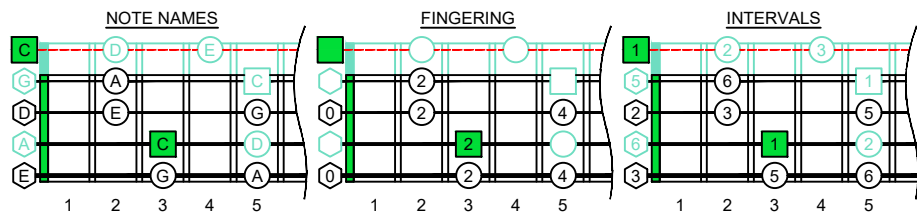

C
 pentatonic
 major scale
CAGED
BASS
 box shapes
 3-1-3-1
 sweep patterns
 4-string bass
 Low E - EADG

www.cagedoctaves.com

Zon Brookes

CAGED4BASS (4-string bass : Low E - EADG) C pentatonic major scale - 3C*:3A1 box shape (3-1-3-1 sweep pattern)

CAGED4BASS (4-string bass : Low E - EADG) C pentatonic major scale ENTIRE FINGERBOARD NOTE NAMES - 3C*:3A1 box shape (3-1-3-1 sweep pattern)

CAGED4BASS (4-string bass : Low E - EADG) C pentatonic major scale ENTIRE FINGERBOARD INTERVALS - 3C*:3A1 box shape (3-1-3-1 sweep pattern)