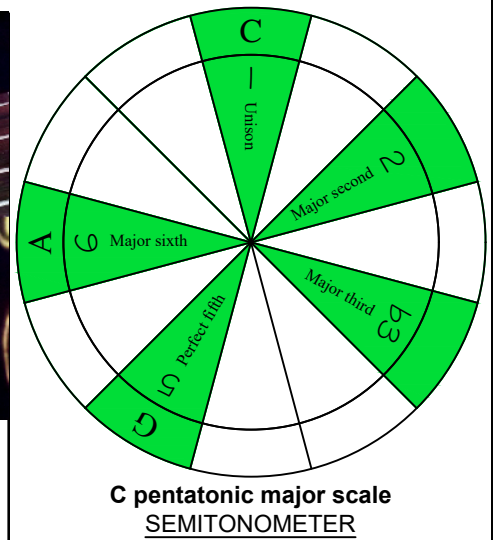

C
 pentatonic
 major scale
CAGED
BASS
 box shapes
 3-1-3-1
 sweep patterns
 4-string bass
 Low E - EADG

www.cagedoctaves.com

Zon Brookes

CAGED4BASS (4-string bass : Low E - EADG) C pentatonic major scale - 3C*:3A1 box shape (3-1-3-1 sweep pattern)

CAGED4BASS (4-string bass : Low E - EADG) C pentatonic major scale ENTIRE FINGERBOARD NOTE NAMES - 3C*:3A1 box shape (3-1-3-1 sweep pattern)

CAGED4BASS (4-string bass : Low E - EADG) C pentatonic major scale ENTIRE FINGERBOARD INTERVALS - 3C*:3A1 box shape (3-1-3-1 sweep pattern)