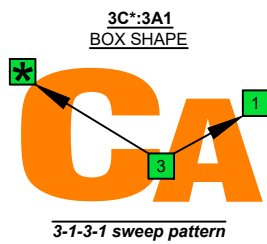

C
 pentatonic
 major scale
CAGED
BASS
 box shapes
 3-1-3-1
 sweep patterns
 4-string bass
 Low E - EADG

www.cagedoctaves.com

Zon Brookes

CAGED4BASS (4-string bass : Low E - EADG) C pentatonic major scale - 3C*:3A1 box shape (3-1-3-1 sweep pattern)

CAGED4BASS (4-string bass : Low E - EADG) C pentatonic major scale ENTIRE FINGERBOARD NOTE NAMES - 3C*:3A1 box shape (3-1-3-1 sweep pattern)

CAGED4BASS (4-string bass : Low E - EADG) C pentatonic major scale ENTIRE FINGERBOARD INTERVALS - 3C*:3A1 box shape (3-1-3-1 sweep pattern)