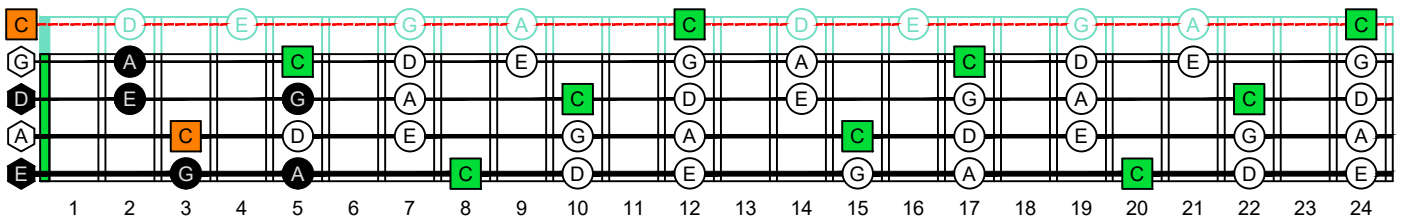

C
 pentatonic
 major scale
CAGED
BASS
 box shapes
 3-1-3-1
 sweep patterns
 4-string bass
 Low E - EADG

www.cagedoctaves.com

Zon Brookes

CAGED4BASS (4-string bass : Low E - EADG) C pentatonic major scale - 3C*:3A1 box shape (3-1-3-1 sweep pattern)

CAGED4BASS (4-string bass : Low E - EADG) C pentatonic major scale ENTIRE FINGERBOARD NOTE NAMES - 3C*:3A1 box shape (3-1-3-1 sweep pattern)

CAGED4BASS (4-string bass : Low E - EADG) C pentatonic major scale ENTIRE FINGERBOARD INTERVALS - 3C*:3A1 box shape (3-1-3-1 sweep pattern)